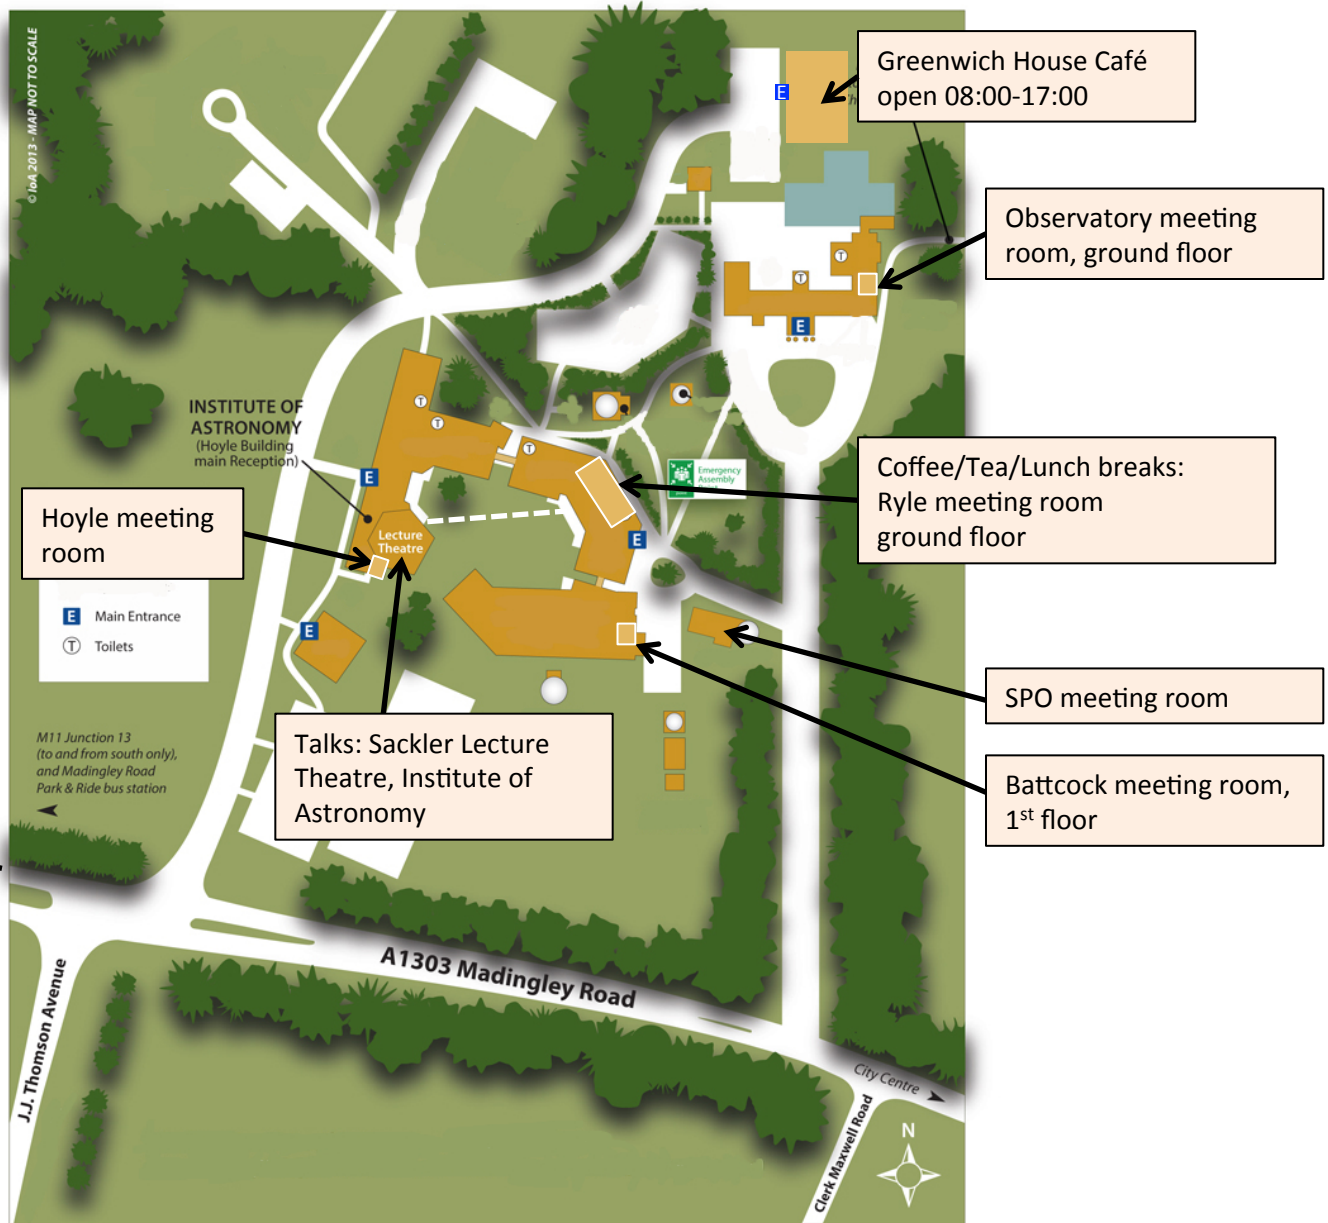

Notes

- There is a café very close by at Greenwich House (see map for directions)
- There are meeting rooms available for breakout discussions on Wednesday afternoon (13:50-14:20). If you would like to use one, please notify the registration desk.

Madingley Park & Ride
13min walk